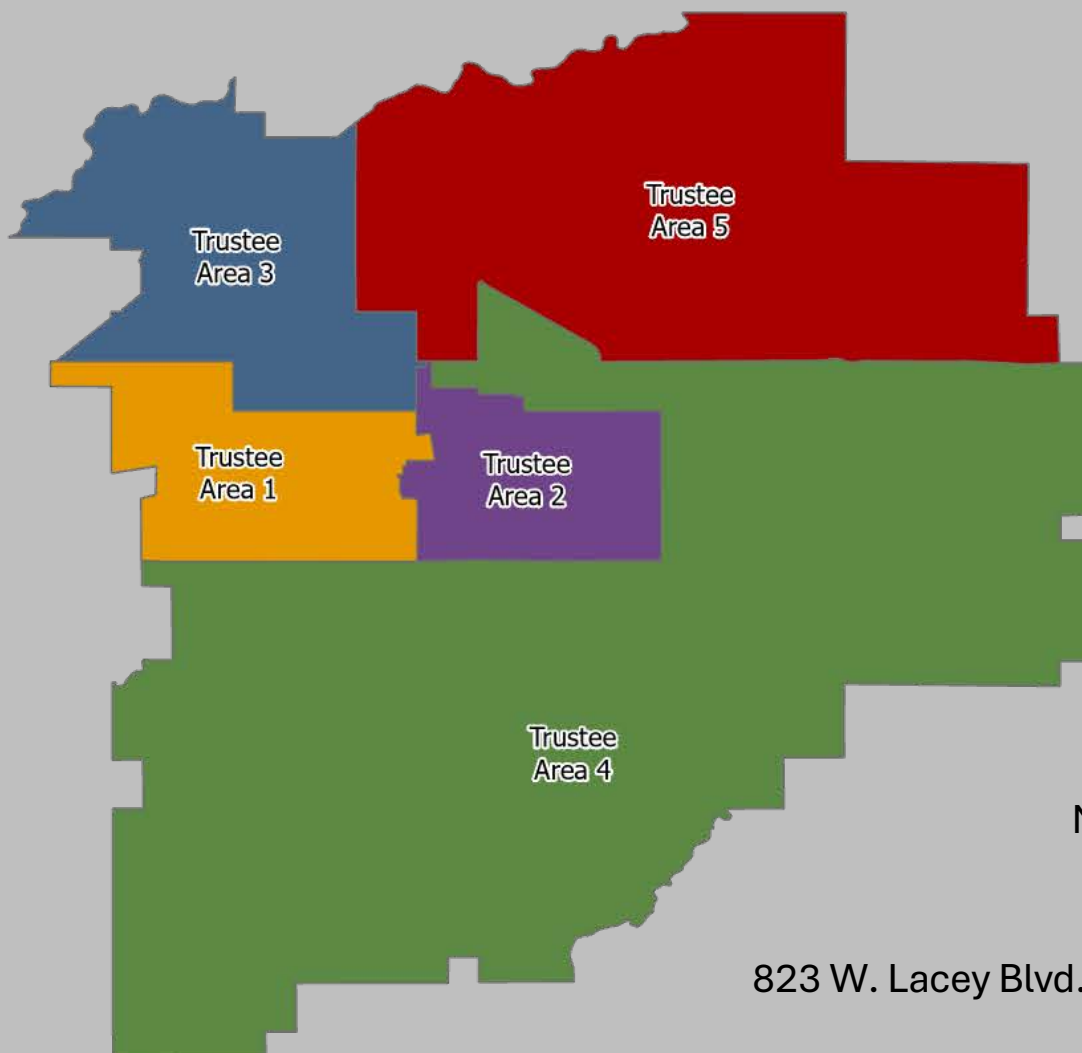

Hanford Joint Union High School District Presentation on Trustee Area Redistricting

Redistricting is the adjustment of trustee area boundaries every 10 years to reflect new census data. This is done to ensure that trustee area populations are equal, and that residents are appropriately represented.

Please join us!

Time:
6:00 PM

Date:
November 30, 2021

Location:
District Office
823 W. Lacey Blvd. Hanford, California

Redistricting will not change existing school attendance area boundaries.